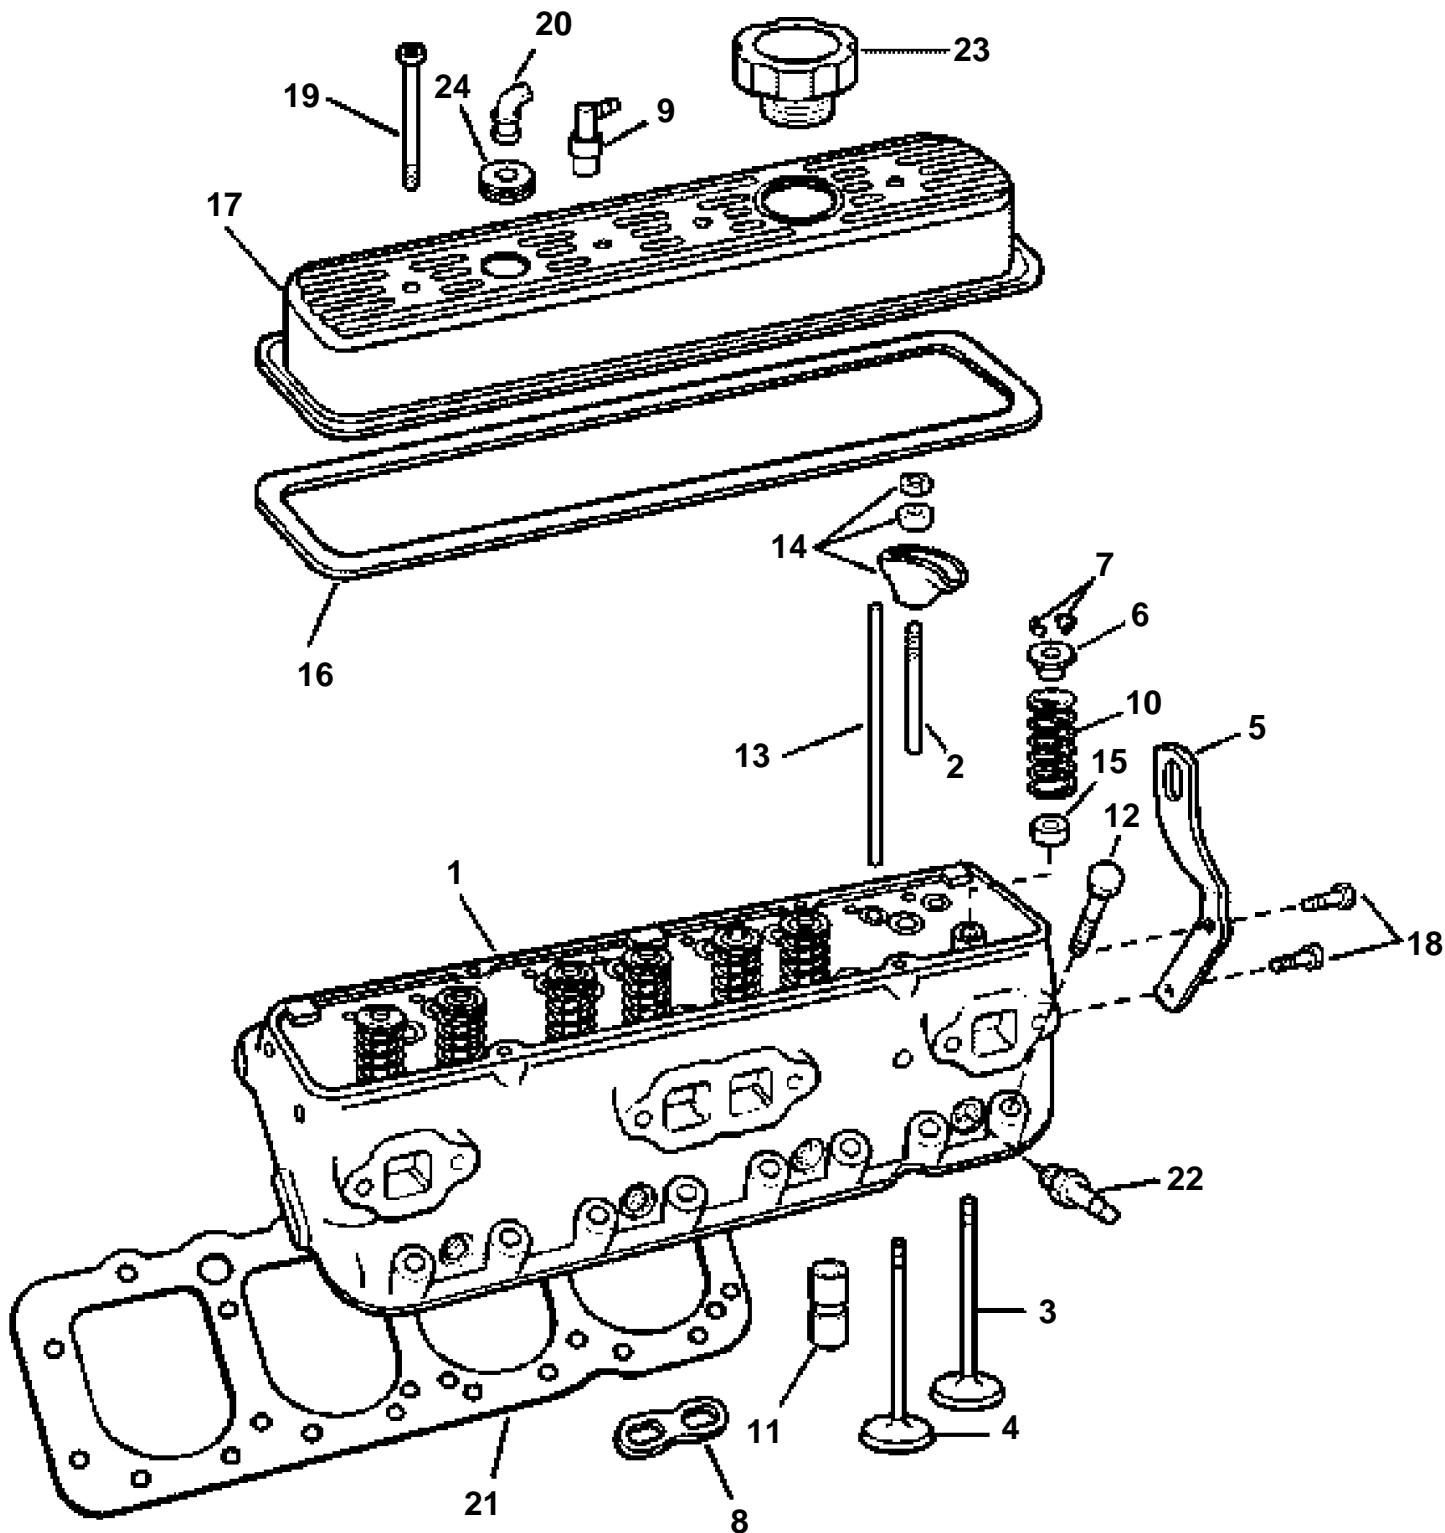

5.7GSIPLKDCE, 5.7GSIPLKE

GR71838

## 5.7GSIPLKDCE, 5.7GSIPLKE

REF	PART NO.	QTY	DESCRIPTION	NOTES
1	3856929	2	Cylinder head	
2	3853146	16	Stud, Rocker arm, 0.003 in. OS	0.08 mm
			Stud, Rocker arm, 0.013 in. OS	0.33 mm; as required
3	3855808	8	Valve, exhaust	Standard
	3855809		Valve, 0.030 in. OS	0.76 mm
4	3855810	8	Valve, intake	Standard
5	3853311	2	Bracket, Lift	
6	3855816	8	Valve cap, Valve spring	
7	3855823	32	Valve cotter, Valve stem	
8	3856139	8	Guide, Valve lifter	
9	3856215	1	Valve	
10	3855815	16	Valve spring	
11	3856127	16	Tappet	
12	3856124	16	Bolt	L=1.62" (41mm)
	3856123	4	Bolt	L=3 1/16" (78mm)
	3856122	14	Bolt	L=3 51/64" (96mm)
13	3856118	16	Push rod	
14	3853158	16	Arm	
15	3855814	8	Valve stem seal, Valve stem, intake	
	3857648	8	Valve stem seal, Valve stem, exhaust	
16	3852687	2	Gasket, Valve cover	
17	3856927	1	Valve cover, port	
	3856928	1	Valve cover, Stbd	
18	3853326	1	Screw, Lift & fuel bracket to head	
	3853557	3	Screw, Lift bracket, clamps to head	
19	3856135	8	Bolt, Valve cover	
20	3852104	1	Elbow, Valve cover	
21	3853380	2	Cylinder head gasket, Cylinder head	
22	3851857	2	Spark plug kit, 4 pack	
	3851858	1	Spark plug kit, 24 pack	
23	3854008	1	Oil filler cap	
24	3852103	2	Grommet, Valve cover	